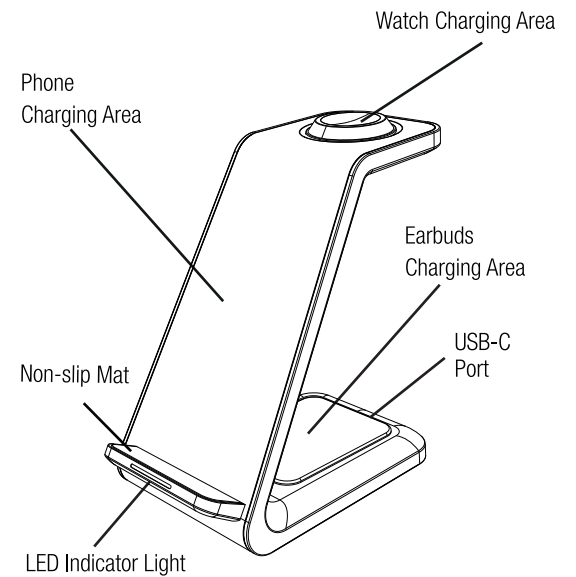

POWER SYNC

3-IN-1 WIRELESS CHARGE STAND

User Guide

INTRODUCTION

Congratulations on your new Wireless Charge Stand! Featuring multiple wireless charging areas and up to 15W of fast charging output, this 3-in-1 Wireless Charge Stand lets you charge up to three devices at the same time. Plus, it's compatible with all Qi-enabled smartphones, wireless earbuds, and smartwatches. With this 3-in-1 Wireless Charge Stand, you can keep all your mobile devices powered up with zero hassle.

FEATURES

- 3-in-1 simultaneous multi-purpose wireless charging.
- Up to 15W of fast charging output for smartphones, 5W for wireless earbuds, and 2.5W for smartwatches.
- Charges Qi-enabled devices quickly and safely.
- Ideal for charging smartphones, Apple Watches, and wireless earbuds.

WHAT'S INCLUDED?

- Wireless Charge Stand
- USB-C Charging Cable
- User Guide

PRODUCT DIAGRAM

HOW TO USE

NOTE: To achieve the best performance, the power source should be 9V/3A.

1. Plug one end of the included USB-C charging cable into the wireless charging stand, and the other end into a USB power source.
 - a. The LED indicator light will flash red and green, indicating that the charging stand is on.
2. Place your device on the proper area on the wireless charging station.
3. The LED indicator light turns solid red while the stand is charging a device.

NOTE: This wireless charging stand is suitable for charging Qi-enabled devices.

PRODUCT SPECIFICATIONS

- Input: 9V/3A
- Output: 15W for smartphones; 5W for wireless earbuds; 2.5W for smartwatches
- Size: 5.04 x 2.87 x 5.28 in.
- Weight: 0.34 lbs.