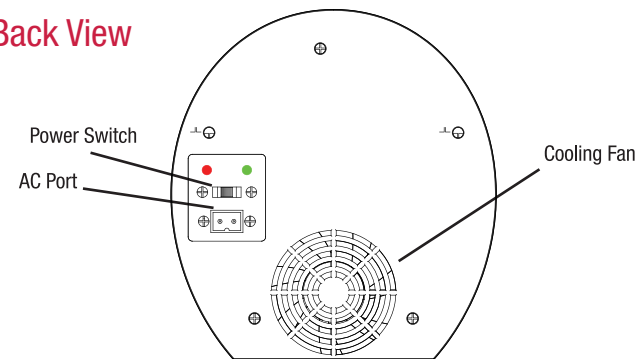

Back View

Care and Maintenance

- Do not block the cooler's ventilation area when the unit is in use. Allow for at least 2 inches from the back and the sides of the unit to ensure proper air flow.
- Do not pour water or other liquids directly into the unit.
- Use a damp cloth to clean the unit. Do not submerge it in water.
- Avoid dropping the unit.
- Keep the unit away from fire and flammable substances.
- Do not store meats, poultry, fish, dairy and other perishable items inside the unit.
- Ensure that the unit is off and unplugged before cleaning.

Customer Support

If you have any questions about using the PickSix Game Cooler, we are here to help. Call or email us and an experienced customer support representative will be happy to assist you:
1-855-GO-TZUMI or support@tzumi.com

PickSix Game Cooler Distributed by tzumi Inc. NY, NY 10016. ©Copyright 2022 tzumi Inc. All Rights Reserved. Made in China. All other trademark and trade names are the property of their respectful owners. All pictures shown are for illustration purposes only. Actual product may vary due to product enhancement. Subject to change without prior notice.