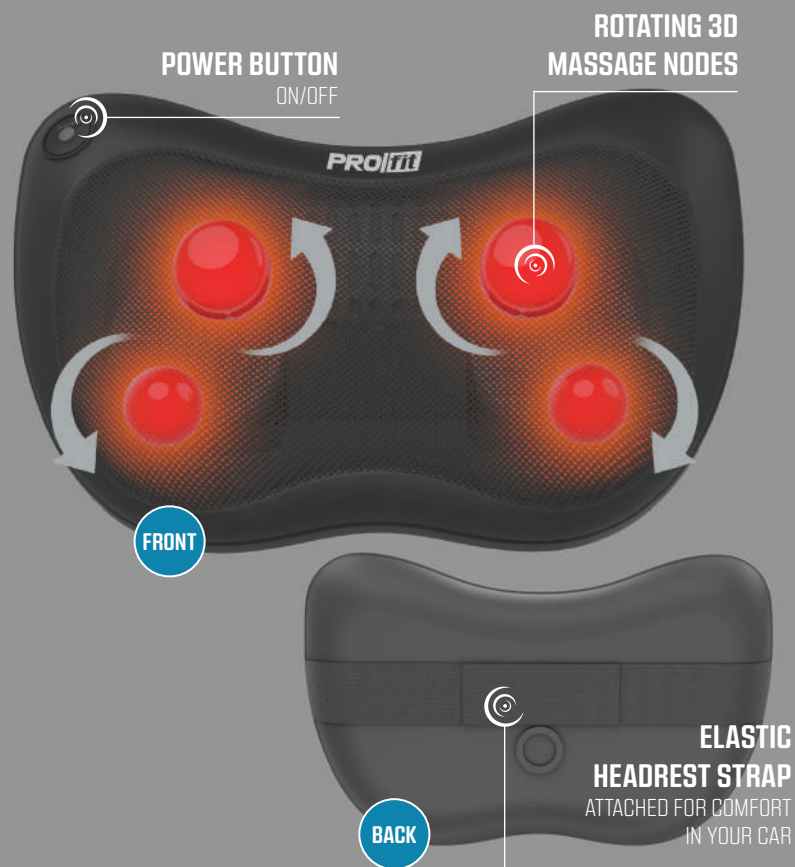

PROfit™

SHIATSU PILLOW

User Guide

A Powerful Shiatsu Heated Massage

Get a comfortable, relaxing massage that relieves tension and stress with the **ProFit Shiatsu Heated Massage Pillow**. Utilizing the power of shiatsu-style massage and heat relief to help reduce muscle soreness and stiffness while easing tension, fatigue, and stress. Shiatsu is a unique style of bodywork that includes massages with fingers, thumbs, palms, and feet (in Japanese, the word “shiatsu” means “finger pressure”). The **ProFit Shiatsu Heated Massage Pillow** replicates these techniques—relieving pain and fatigue while providing a relaxing massage for your shoulders, neck, back, arms, legs, waist, and more. Get a true shiatsu experience without catching the next flight to Japan!

Pro-Active, Pro-Health, Pro-Fitness

Versatile Precision Therapy

4 Therapeutic heated shiatsu massage nodes that target the back, ensuring specialized recovery and relief.

3

Better Results For Your Fitness Goals.

Included in your package

- ProFit Shiatsu Heated Massage Pillow
- AC Adapter
- DC Adapter
- This Fabulous Manual

Use It The Way You Want

- Mobility & flexibility
- Pre-workout warm-up
- Post-workout recovery
- Sore muscle relief
- Better blood circulation
- Athletic performance
- Joint pain relief
- Myofascial release
- Trigger point massage
- Relaxation

4

- TRICEPS
- SHOULDERS
- NECK
- FOREARMS
- BICEPS
- CHEST
- UPPER & LOWER BACK
- ABDOMINAL
- QUADS
- GLUTES
- HAMSTRING
- CALVES

Relief and Relaxation, Anywhere You Need It

Relieve sore muscles any place, any time with the **ProFit Shiatsu Heated Massage Pillow**. This portable, multi-purpose massager helps improve your blood circulation, eases fatigue, reduces stress, soothes pressure, and promotes relaxation! Use the **ProFit Shiatsu Heated Massage Pillow** at home, in the office, or on the go in your car!