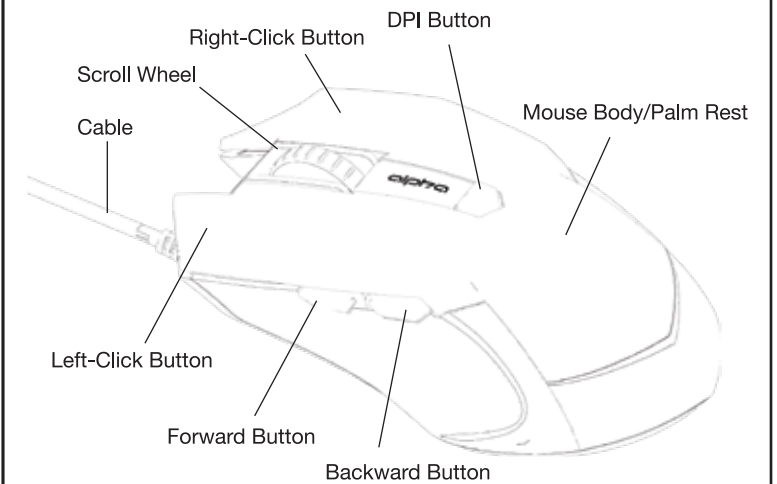

## INTRODUCTION & FEATURES

Enjoy smooth, reliable control over any PC or Mac with the Warrior Wired Computer Mouse by Alpha Gaming. In addition to the traditional left-and right-click buttons, this convenient mouse features buttons to customize your view and scroll settings, DPI (dots per inch), and LED backlight settings. Whether it's for work or play, this stylish USB mouse is all you need for fast, fluid scrolling with precise clicking and navigation.

## PRODUCT OVERVIEW & FUNCTIONS

- USB Port Connection (Supports USB1.0/1.1/2.0)
- Can be Used with Any Desktop or Laptop
- Smooth Rubberized Palm Rest
- Comfortable Ergonomic Shape
- Customizable DPI and LED Settings